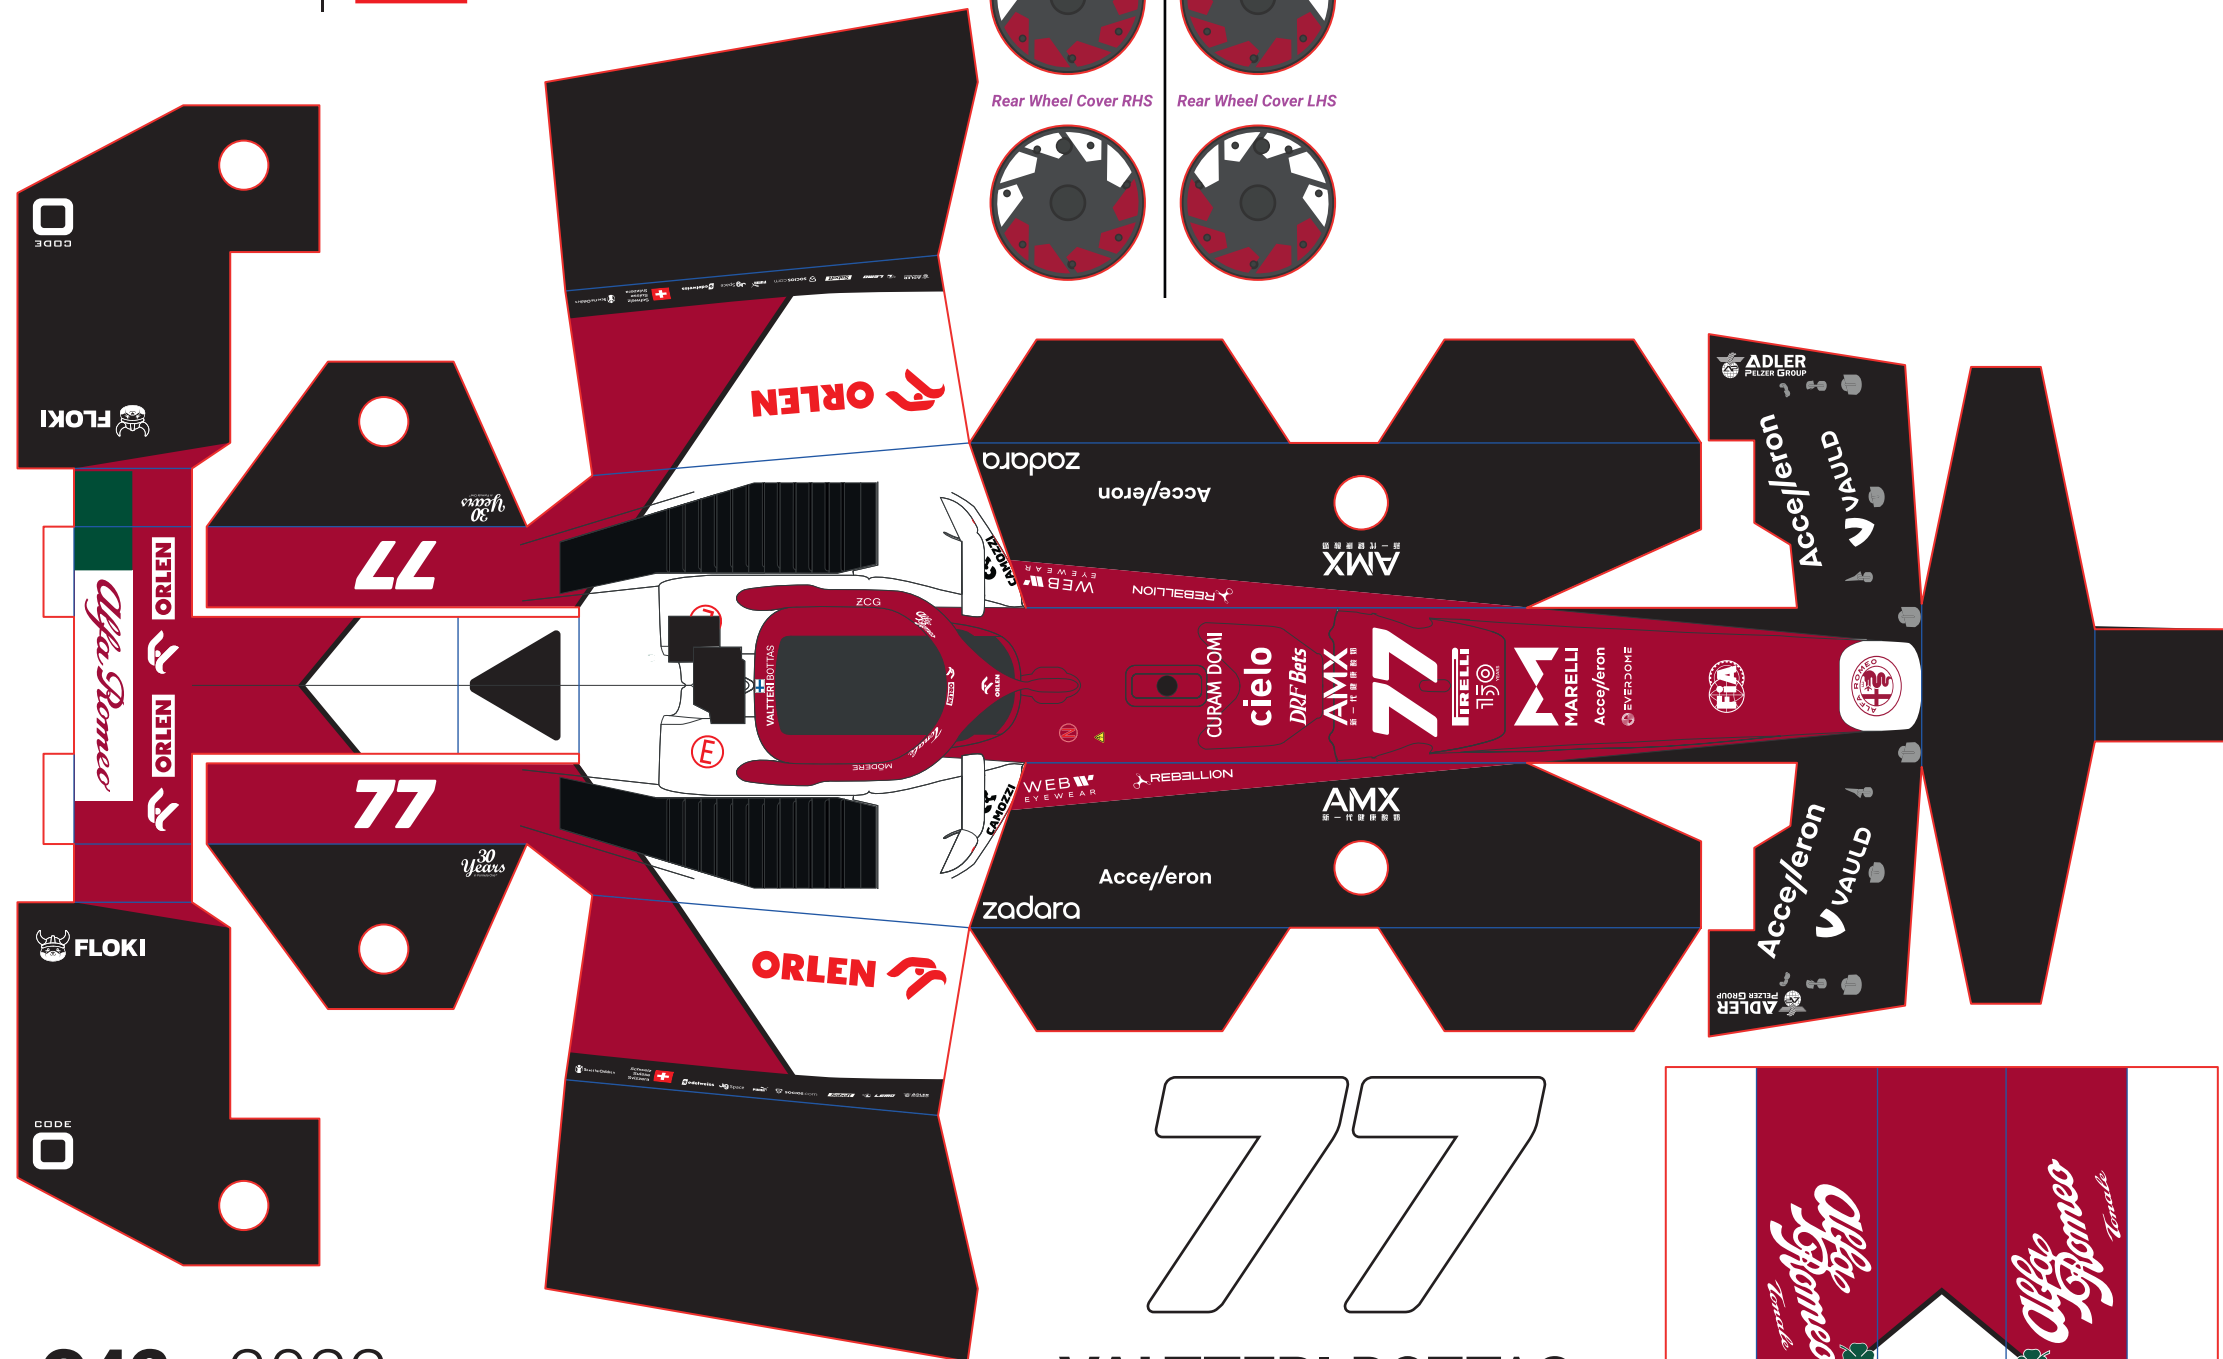

Rear Wheel Cover RHS

Rear Wheel Cover LHS

C42 - 2022

VALTTERI BOTTAS